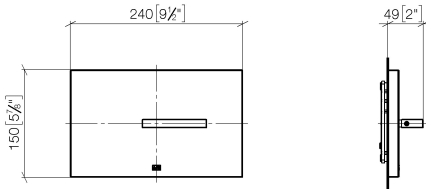

Cover plate for the concealed WC cistern made by TeCe - Brushed
Champagne (22kt Gold)

IMO

12 660 979

- cover plate 150 x 240 x 15 mm
- flush handle with rotary operation and two-volume technology (full flush/partial flush)

Cover plate for the concealed WC cistern made by TeCe - Brushed
Champagne (22kt Gold)

IMO

12 660 979
mm [inches]

Cover plate for the concealed WC cistern made by TeCe - Brushed
Champagne (22kt Gold)

IMO

12 660 979